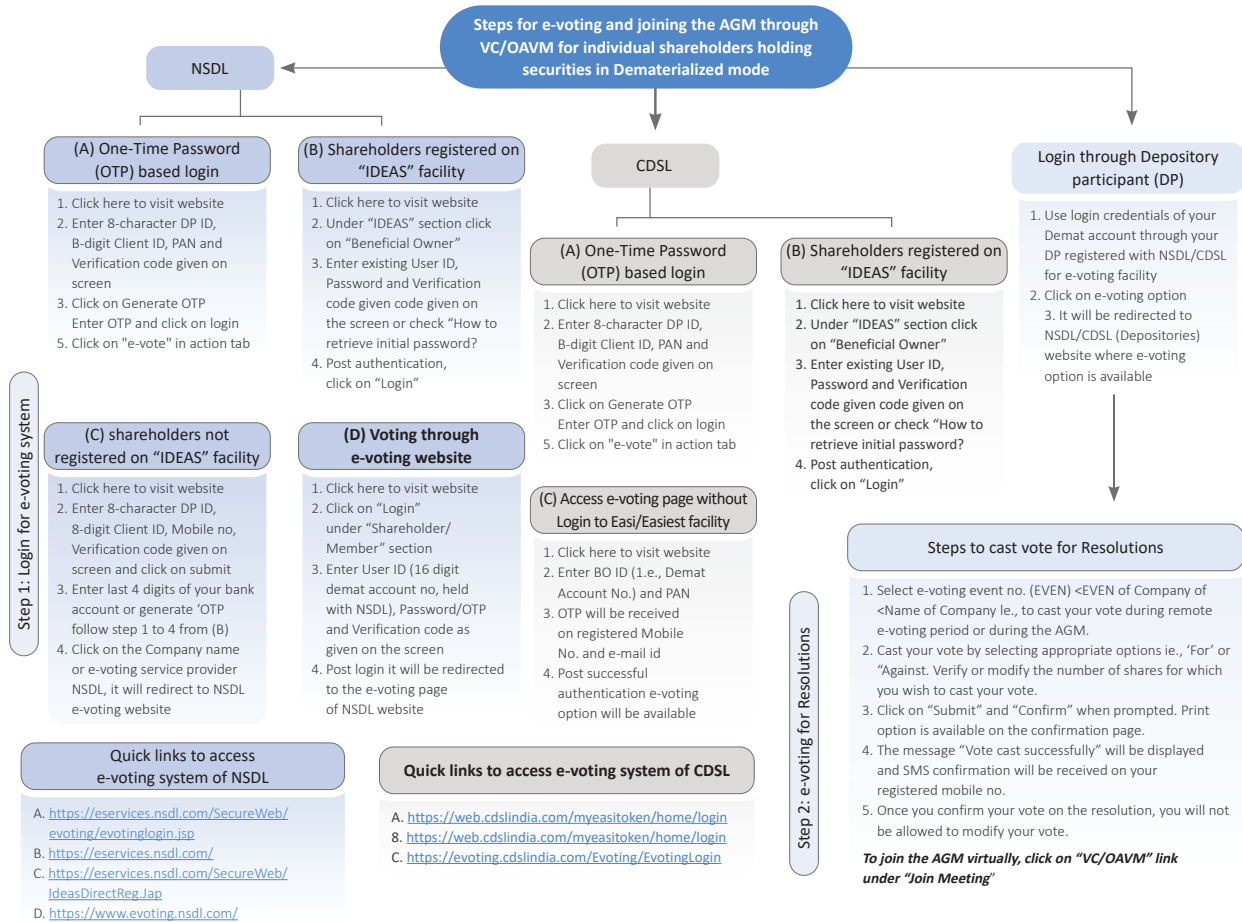

Annexure B:

NSDL Mobile App is available on

Download NSDL Mobile App "NSDL Speede" by scanning QR Code